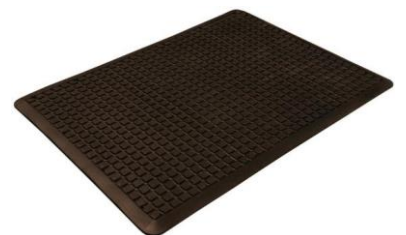

Available sizes:

Size	Code	Size	Code
1400x860mm	65189	1800x1200mm	65190

FINGER TIP MAT

These mats are made of durable moulded rubber and the fingers stay flexible in all climates. The unique flexible finger design allows the mat to be used for anti-fatigue applications. For indoor or outdoor use as it is easy to clean – just hose down or shake out.

Available sizes:

Size	Code	Size	Code
750x450mm	65018	1800X900mm	65025
1000x800mm	65033		

AIR GRID MAT

Provides relief for aching feet and is made from heavy duty natural rubber. It has suction cups on the underside and yellow safety edges are available for it. They can be made to any length you require.

Available sizes:

Size	Code	Size	Code
900x600mm	65046	1200X900mm	65049

ERGO MAT

Relieves strain of constant standing with an ergonomic bubble design and safety edges.

Available sizes:

Size	Code	Size	Code
900x600mm	65001	1200x900mm	65002

A nylon pile mat which is solution dyed. It has a low profile and will sit without curling due to its nitrile rubber backing and non-skid grippers. Guaranteed for 10 years against colour loss and fully launderable.