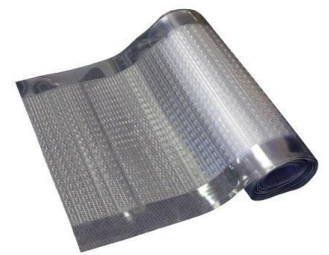

CARPET PROTECTOR

A heavy-duty vinyl runner that can be cut to any length. There are grippers on the underside to hold the runner in place and it is made of textured non-slip clear vinyl.

Available sizes:

Size	Code	Size	Code
685mm 40g (30m roll)	90014	900mm 100g (18m roll)	167036
685mm 100g (23m roll)	90013	1200mm 100g (18m roll)	167037

CABLE PROTECTOR

Ideal for covering dangerous cords to eliminate trip hazards. Can be cut to any length up to 9m and will always lay flat.

Available sizes:

Size	Code	Size	Code
80x15mm	167004	80x25mm	83001