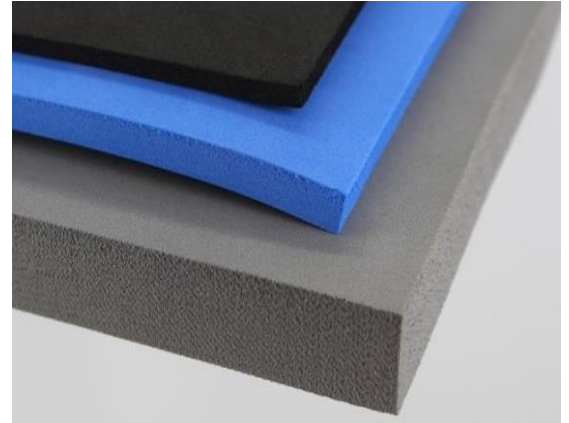

EVA CLOSED CELL FOAM

This EVA is suitable for insulation, sound proofing, bed rolls, spa pool covers, exercise mats, anti-vibration and much more. EVA foam is grease, water and oil resistant. Our EVA foam can be cut to specific size upon request.

Available thicknesses:

Thickness	Code	Thickness	Code
5mm	280022	25mm Embossed	280042
10mm	280023	40mm	280015
15mm	280024	60mm	052155
20mm	280025	80mm	052156
25mm	280026		

Density: 5mm-25mm thick - 81kg per cubic metre.
40mm- 80mm thick - 34kg per cubic metre.

Available colours: Black, Grey and Blue

Available sizes: 1/24 sheet (285x430mm), 1/12 sheet (570x430mm), 1/4 sheet (1300x570mm), 1/2 sheet (1150x1300mm), full sheet (1300x2300mm)

EVA OFF THE ROLL

Sold by the roll or in lengths of 1 metre.